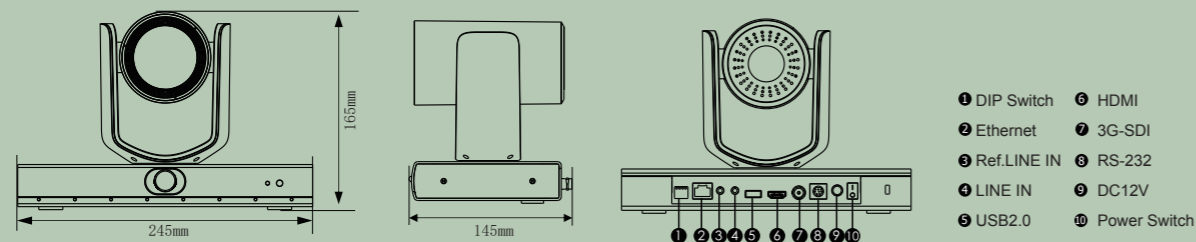

Dimensions

Technical Data

Model	AMC-G200TH
Tracking Camera	
Image Sensor	1/2.8" Exmor CMOS, 2MP
Focal	f=3.9mm-46.8mm
Iris	F1.6-F2.8
Zoom	Optical:12X, Digital:12X
FOV	Horizontal 72.5° - 6.3°
Focus	Auto, Manual, PTZ Push, One Push
Shutter Speed	1/25 ~ 1/10,000s
AGC	Auto, Manual
White Balance	Auto, Indoor, Outdoor, One Push, Manual, Auto Tracking
Exposure	Auto, Manual, Shutter Priority, Iris Priority
SN Ratio	≥50dB
BLC	Support
Full View Camera	
Image Sensor	1/2.5" 4K CMOS Sensor, 8.57MP
Lens	2.8mm focus, 4X digital zoom
FOV	98°
SN Ratio	≥ 50dB
DNR	2D/3D
Video Adjustment	Support EPTZ
PTZ	
Pan	-90° ~ +90°, 0.1° ~ 100°/ s
Tilt	-30° ~ +90°, 0.1° ~ 80°/s
Preset Number	64
Interface	
Network	
Max Image Size	1080P60
Video Compression	H.264/H.265/MJPEG
Audio Compression	AAC
Protocol	HTTP, RTSP, RTMP, RTP, TCP, UDP, ONVIF
Multi-Stream Interface	Support 1×close-up view, 1×full view, 1×switched view
SDI	1×3G-SDI, Video Format: 1080P60/50/30/25,1080I60/I50, 720P60/P50
HDMI	1×HDMI, Video Format: Same as SDI
USB	1×USB2.0, support UVC/UAC
Audio Input	2×3.5mm LINE IN, including 1 channel AEC reference audio input
Network Interface	1×10M/100M RJ45
General	
Control Protocol	VISCA
Address	1 - 6
Power	DC12V
Power Consumption	<20W
Operating Environment	Temperature: 0°C ~ +40°C, Relative Humidity: 10%RH ~ 90 %RH
Storage Environment	Temperature: -20°C ~ +60°C, Relative Humidity: 10%RH ~ 95 %RH
Dimension (L×W×H)	245mm×145mm×165mm
Weight	< 2KG