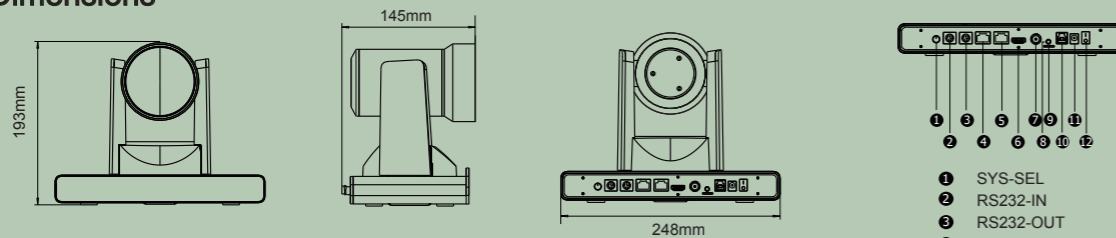

Dimensions

Accessories

Wall Bracket

Technical Data

Model	AMC-NH1202
Camera	
Image Sensor	1/1.8" CMOS, 8.41MP
Focal	f=4.2mm - 50.4mm
Iris	F1.8 - F2.8
Zoom	Optical: 12X, Digital: 12X
Field of View	Horizontal 82.6° - 8°
Focus	Auto, Manual, PTZ Push, One Push
Shutter Speed	1/25 ~ 1/10,000s
AGC	Auto, Manual
White Balance	Auto, Indoor, Outdoor, One Push, Auto Track
AE Control	Auto, Manual, Shutter Priority, Iris Priority
SN Ratio	≥50dB
DNR	2D/3D
BLC	Yes
WDR	Yes
PTZ	
Pan	-170° ~ +170°, 0.1° ~ 120°/ S
Tilt	-30° ~ +90°, 0.1° ~ 80°/ S
Preset Number	256
OSD	Yes
Video Format	
Video Output	4KP30/25, 1080P60/50/30/25, 1080I60/50, 720P60/50
Network	
Max Image Size	3840×2160@30fps
Video Compression	H.265/H.264
Audio Compression	AAC
Protocol	HTTP, TCP, UDP, RTSP, RTMP, ONVIF
Dual Stream	Support
Interface	
Video Output	HDMI, 3G-SDI, HDBaseT(optional)
Audio Input	1×LINE IN
Network Interface	10M/100/1000M, NDI, POE(optional)
USB Interface	1×USB3.0(Reserved)
WIFI Interface	2.4G/5G WIFI
Comm Interface	RS-232 IN, RS-232 OUT, RS-485
General	
Control Protocol	VISCA and Support Daisy Chain, PELCO-P, PELCO-D
Power Supply	DC 12V
Power Consumption	<20W
Working Temperature	0°C ~ + 40°C
Storage Temperature	-20°C ~ +60°C
Dimension (L×W×H)	248 mm×145 mm×193mm
Weight	2.2KG