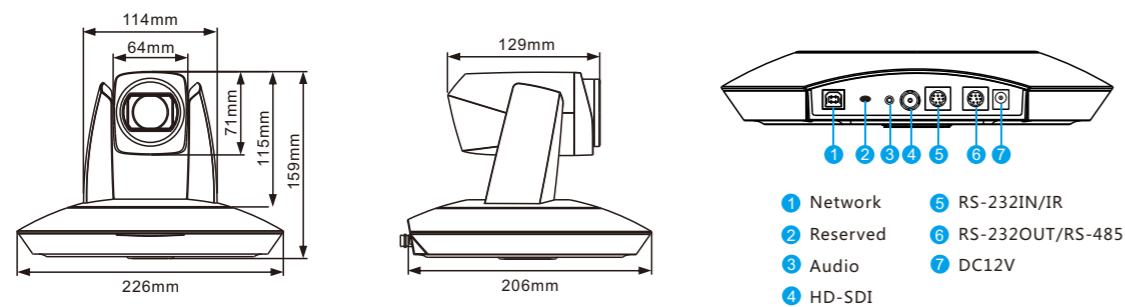

## Features

- H.265 video compression, dual stream;
- Compatible with ONVIF, RTSP, RTMP protocols;
- 2.14MP, 1/2.8" CMOS;
- Support up to 1080p60 and other video formats via SDI interface;
- With OSD menu;
- 1 audio input and 1 audio output;
- New design of PTZ mechanism with higher precision and reliability, presetting precision up to  $\pm 0.2$  degree;
- Support standard VISCA & Pelco communication protocols;
- With IR remote controller;
- Has image flip function for stand and suspended installation.

## Dimensions

- 1 Network
- 2 Reserved
- 3 Audio
- 4 HD-SDI
- 5 RS-232IN/IR
- 6 RS-232OUT/RS-485
- 7 DC12V